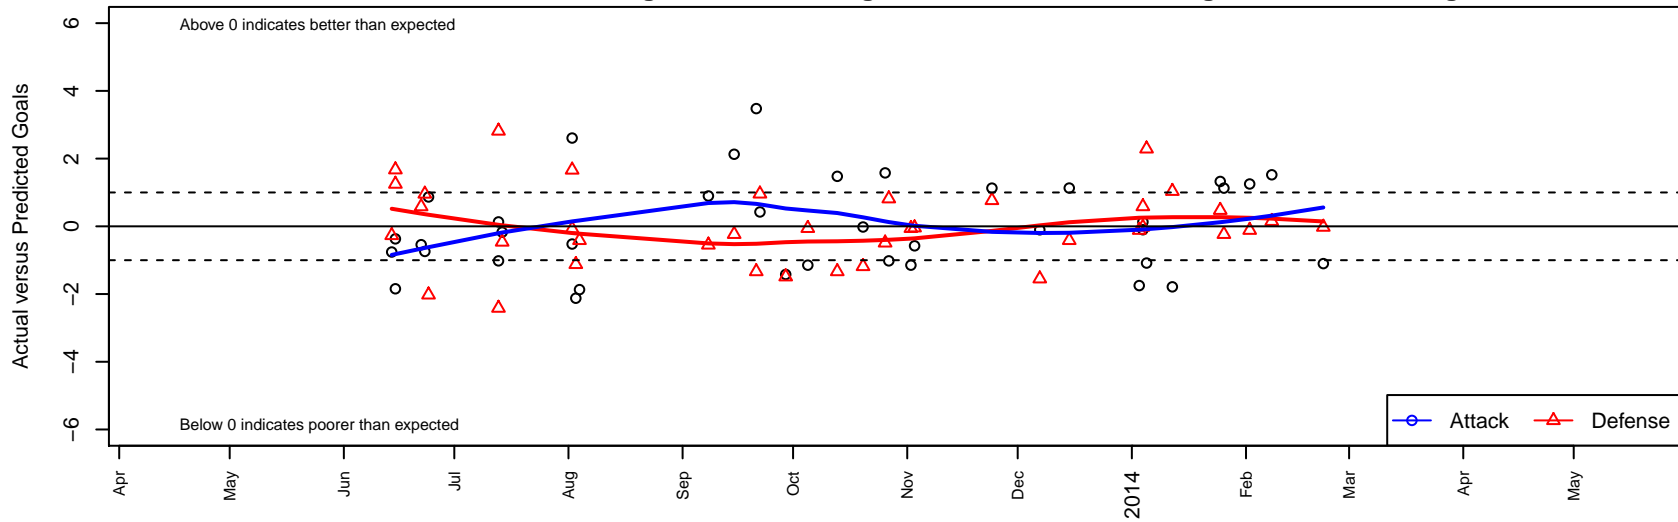

WPFC White B98
Dots are actual minus expected GF (blue circles) and GA (red triangles).
Blue line is smoothed change in attack strength. Red is smoothed change in defense strength.